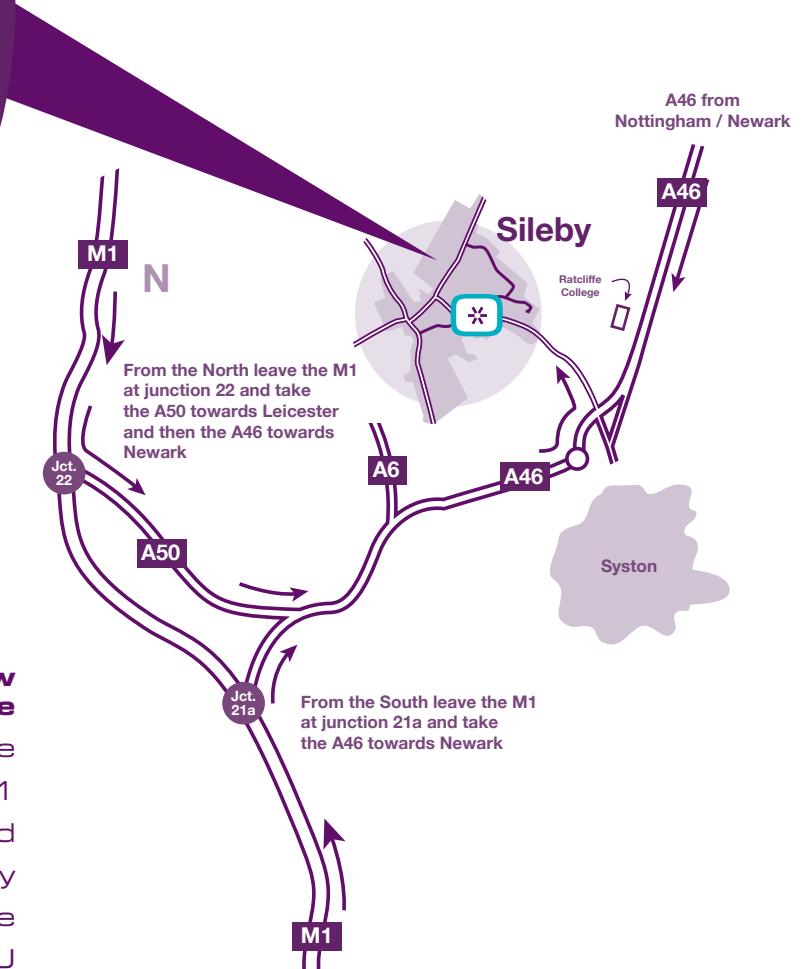

how to find us...

By Car:

From the A46 take the turning to Sileby at Ratcliffe-on-the-Wreake, follow the Ratcliffe Road, Teknowhow is just after Wellbrooke Avenue.

By Bus:

There is a regular bus service from Leicester St Margrets bus station.

By Train:

From either Nottingham or Leicester station, trains run hourly to Sileby Station which is a 15 minute walk to Teknowhow.

teknohow
Training in Refrigeration, Air Conditioning and Electrics

**Teknowhow
Training Centre**
Oak Business Centre
Unit 1
79-93 Ratcliffe Road
Sileby
Leicestershire
LE12 7PU