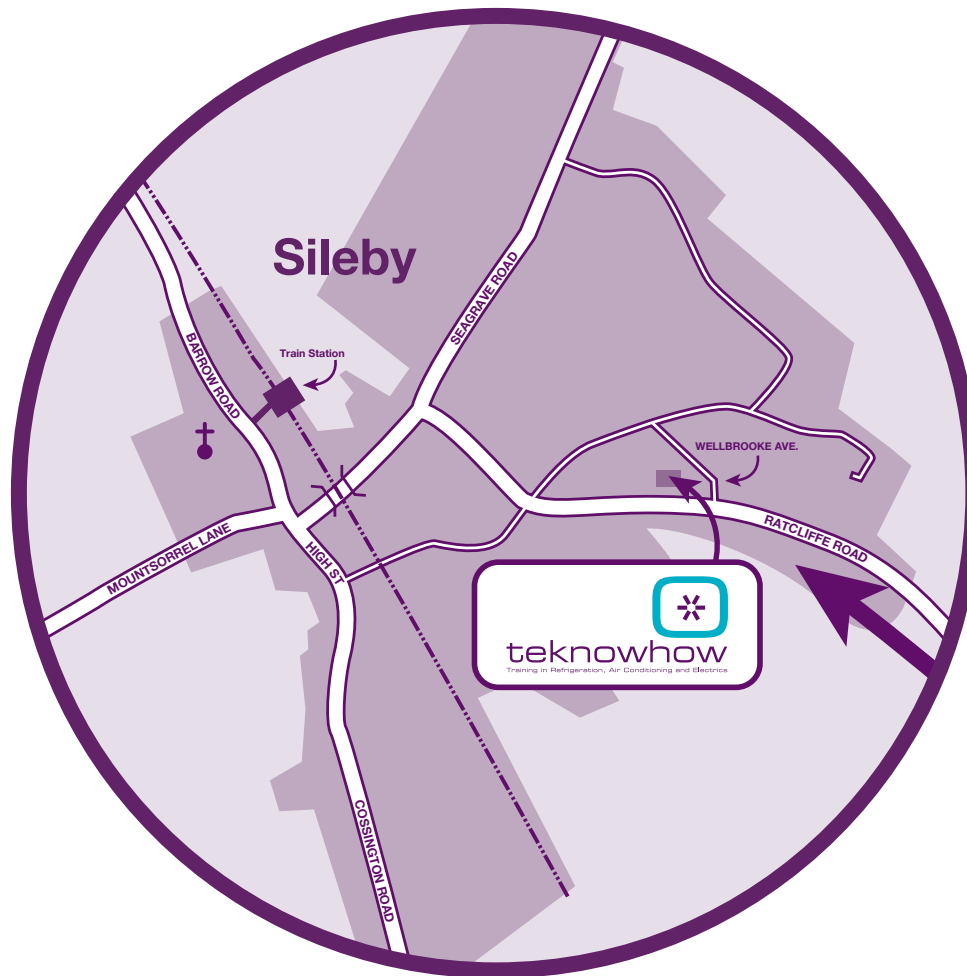

how to find us...

By Car:

From the A46 take the turning to Sileby at Ratcliffe-on-the-Wreake, follow the Ratcliffe Road, Teknowhow is just after Wellbrooke Avenue.

By Bus:

There is a regular bus service from Leicester St Margrets bus station.

By Train:

From either Nottingham or Leicester station, trains run hourly to Sileby Station which is a 15 minute walk to Teknowhow.

teknohow
Training in Refrigeration, Air Conditioning and Electrics

**Teknowhow
Training Centre**
Oak Business Centre
Unit 1
79-93 Ratcliffe Road
Sileby
Leicestershire
LE12 7PU